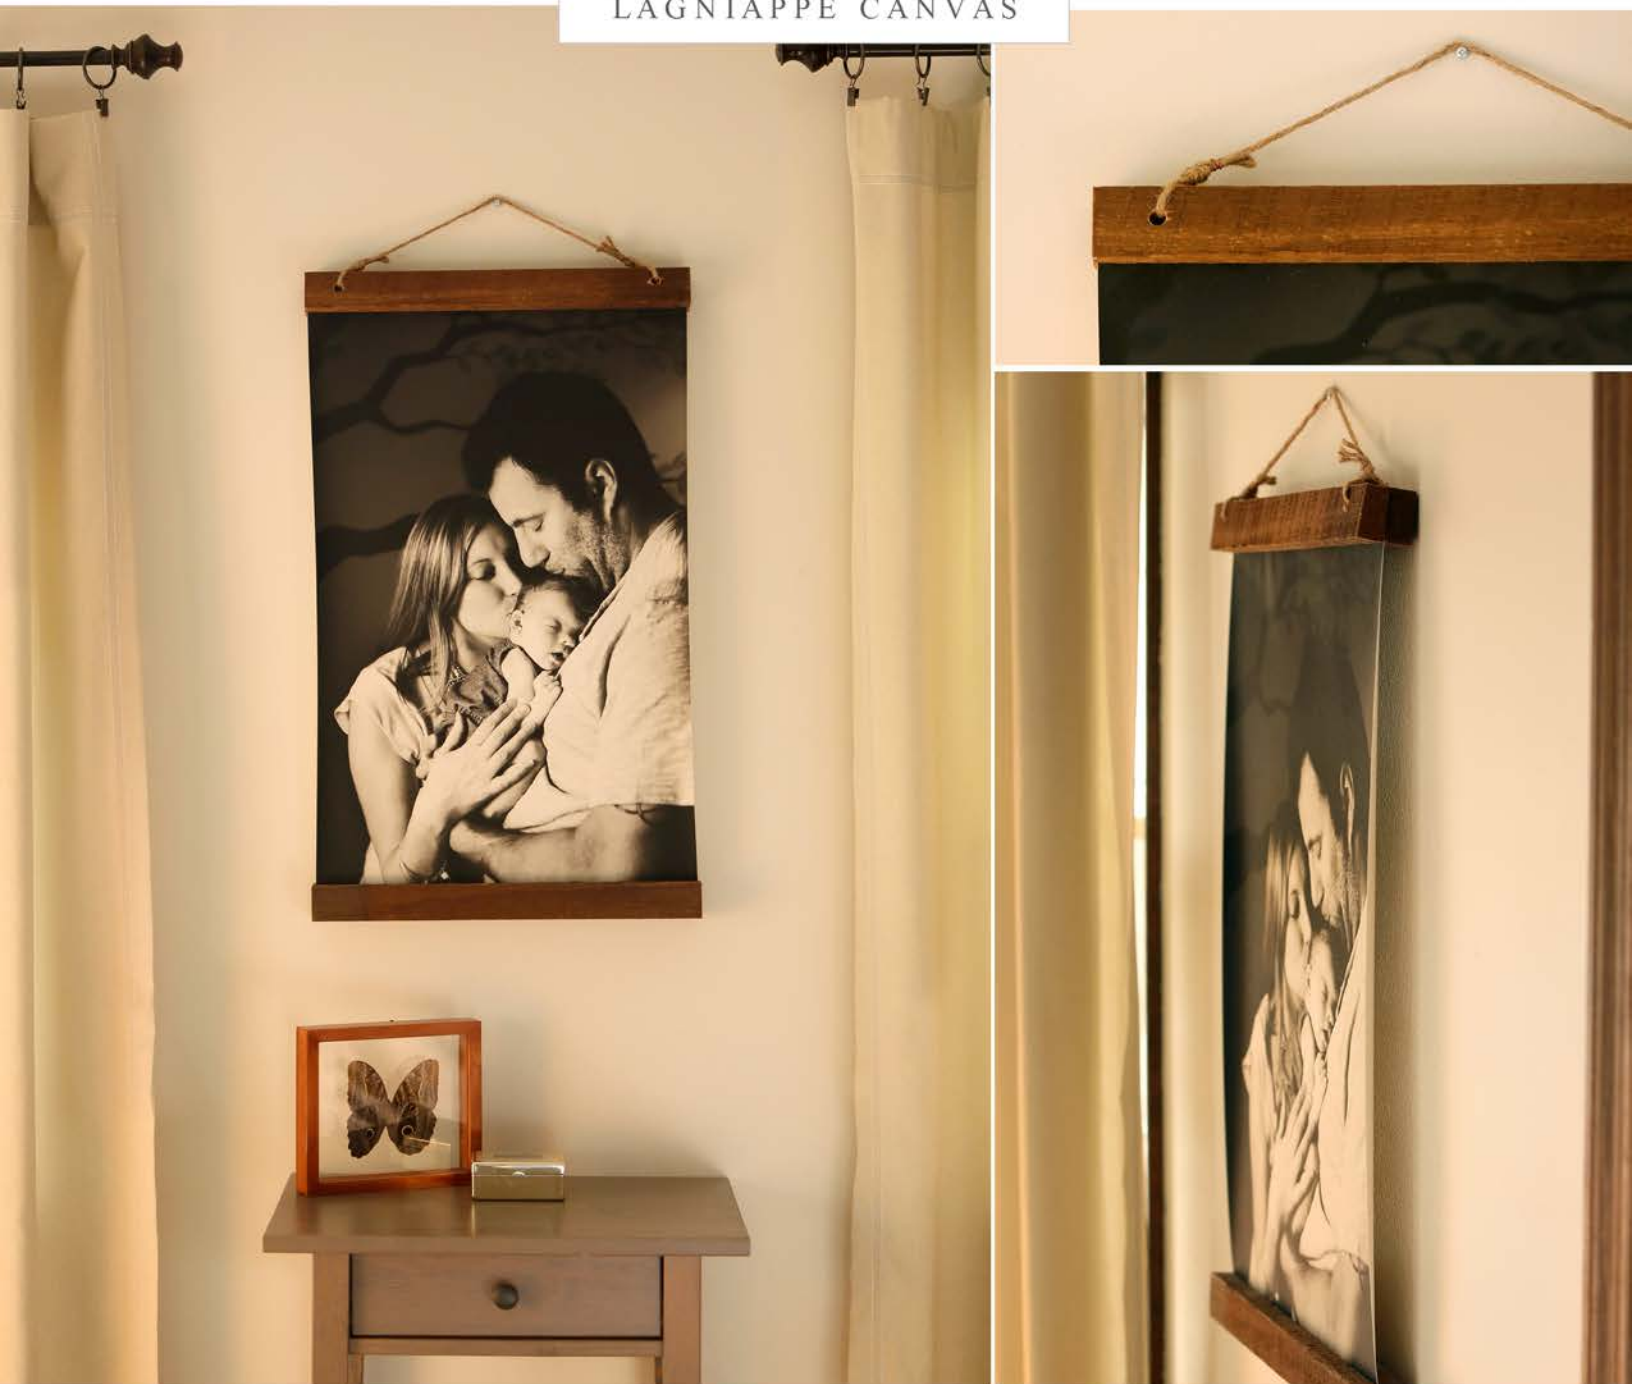

WALL ART OPTIONS

LAGNIAPPE CANVAS

TIMELESS NATURAL BEAUTY

Lagniappe is a Louisiana French word meaning “an unexpected something extra”. Crafted by artisans in Ouachita Parish, the Lagniappe canvas is unlike anything else on the market.

Archival quality canvas, reclaimed cypress wood, along with jute and copper accents come together to create a one of a kind art piece that keeps the focus on your images.

Perfect for those that appreciate organic simplicity.